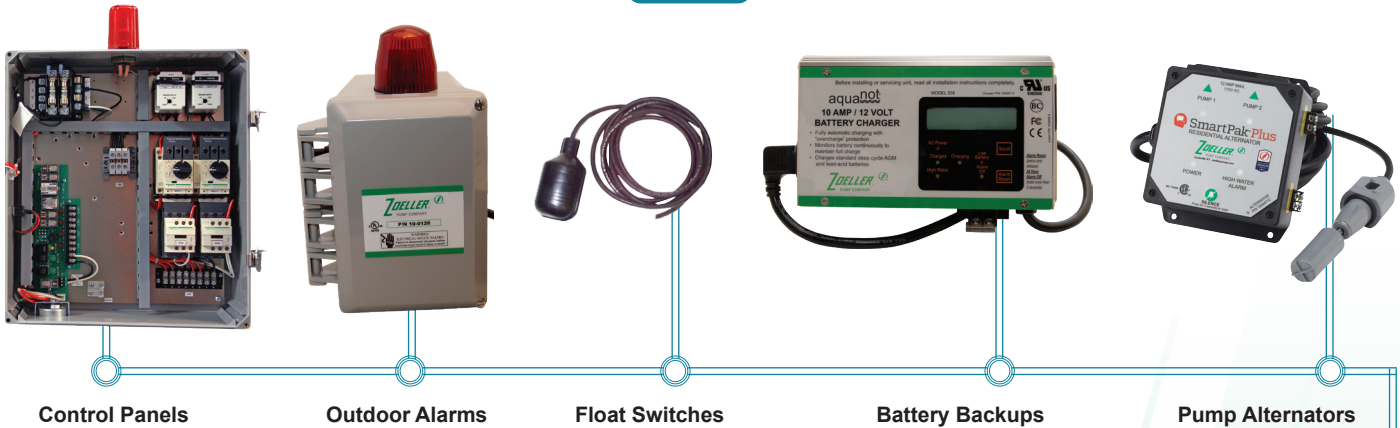

Use an APak or Gateway With Your Existing **ZOELLER® PRODUCTS**

Monitor with **Z Control®**

SIMPLE CONNECTION!

This enables FREE email, text, and push notifications for all alert conditions that trigger the product's auxiliary output.

Z Control Gateway

Connect wire to inputs:

(Ethernet or Wi-Fi®)

10-4144

(Wi-Fi® only)

APak®

10-4013 with reed sensor
10-4014 with mechanical switch

HERE

OR HERE

Trusted. Tested. Tough.™

800-928-7867

zoeller.com

3649 Cand Run Road, Louisville, KY 40211-1961

Find Z Control Today!
(502) 778-2731 • 1 (800) 928-PUMP
ZControlCloud.com
zoeller.com